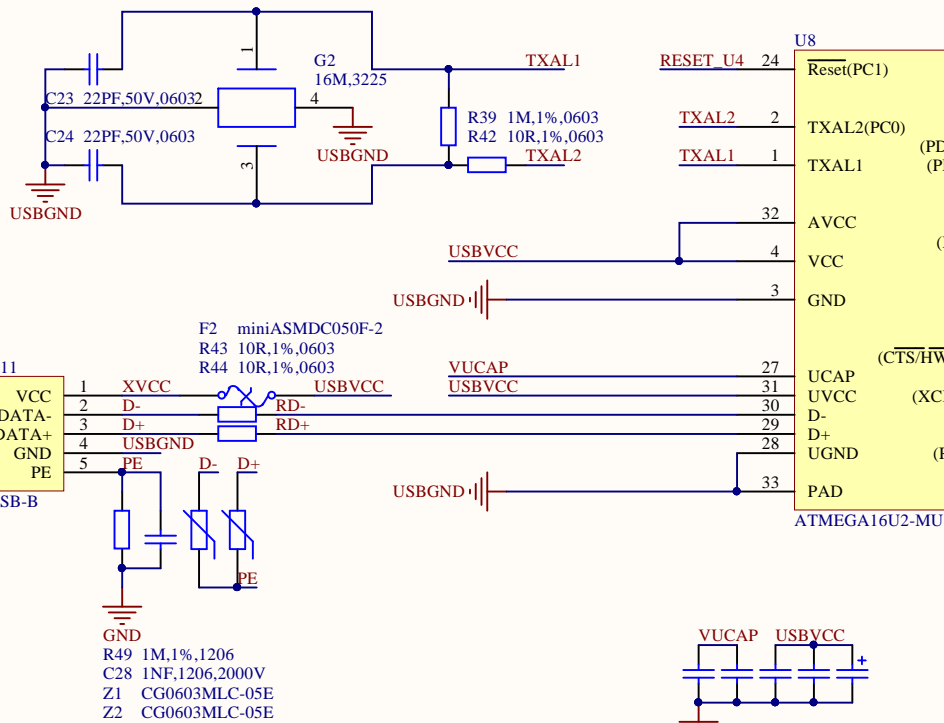

MOSFETS

SERVOs

I2C

ENDSTOPS

ENCODERS

5V PWR

RASPBERRYPI PWR

MAIN PWR

ICSP

USB ISOLATOR

RESET

USB