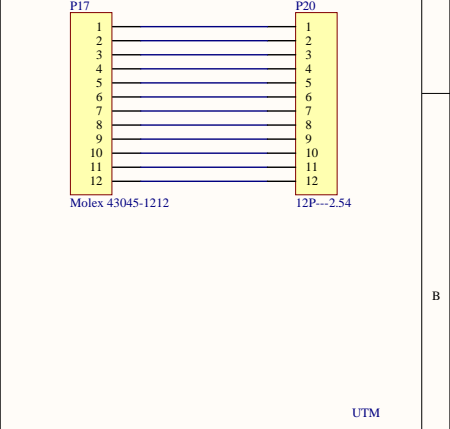

MOSFETS

SERVOs

I2C

ENDSTOPS

ENCODERS

5V PWR

RASPBERRYPI PWR

MAIN PWR