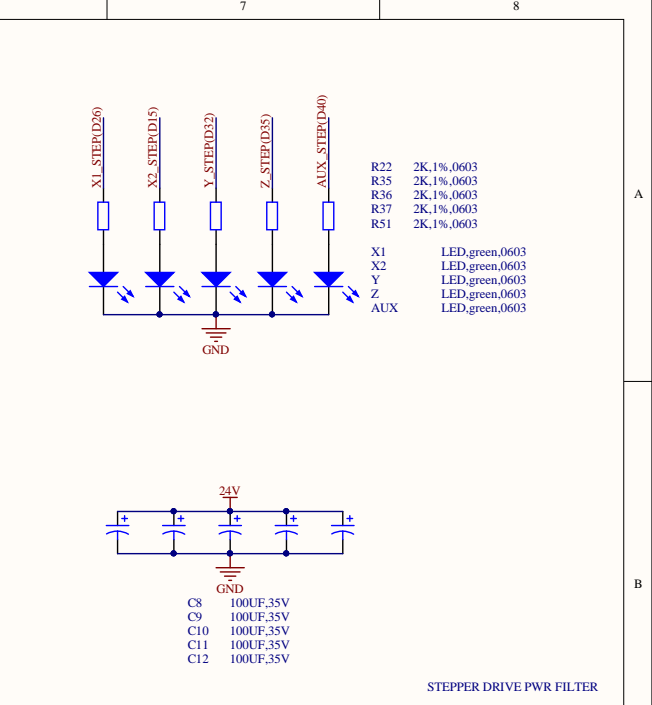

MOSFETS

SERVOs

I2C

ENDSTOPS

ENCODERS

5V PWR

RASPBERRYPI PWR

MAIN PWR

ICSP

USB ISOLATOR

RESET

USB