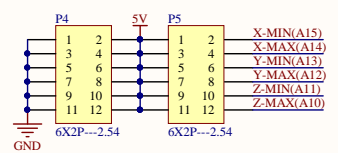

MOSFETS

SERVOs

I2C

ENDSTOPS

ENCODERS

5V PWR

RASPBERRYPI PWR

MAIN PWR