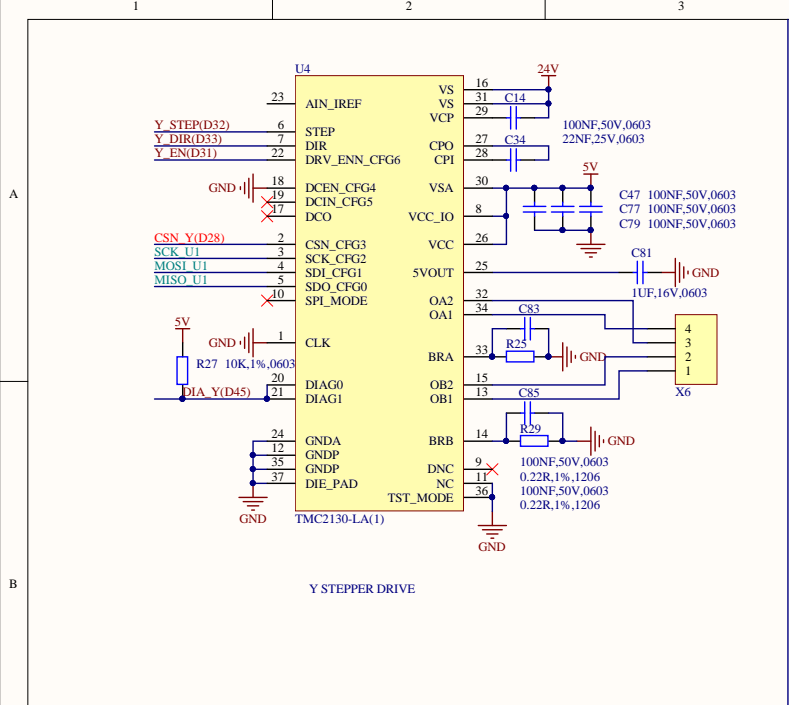

MOSFETS

SERVOs

I2C

ENDSTOPS

ENCODERS

5V PWR

RASPBERRYPI PWR

MAIN PWR

ICSP

USB ISOLATOR

RESET

USB