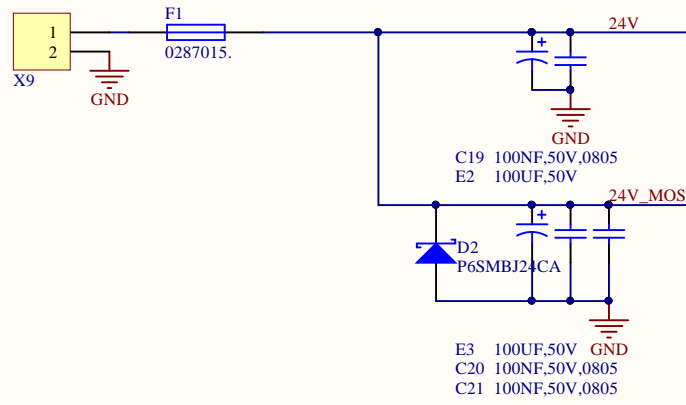

MOSFETS

SERVOs

I2C

ENDSTOPS

ENCODERS

5V PWR

RASPBERRYPI PWR

MAIN PWR

ICSP

USB ISOLATOR

RESET

USB