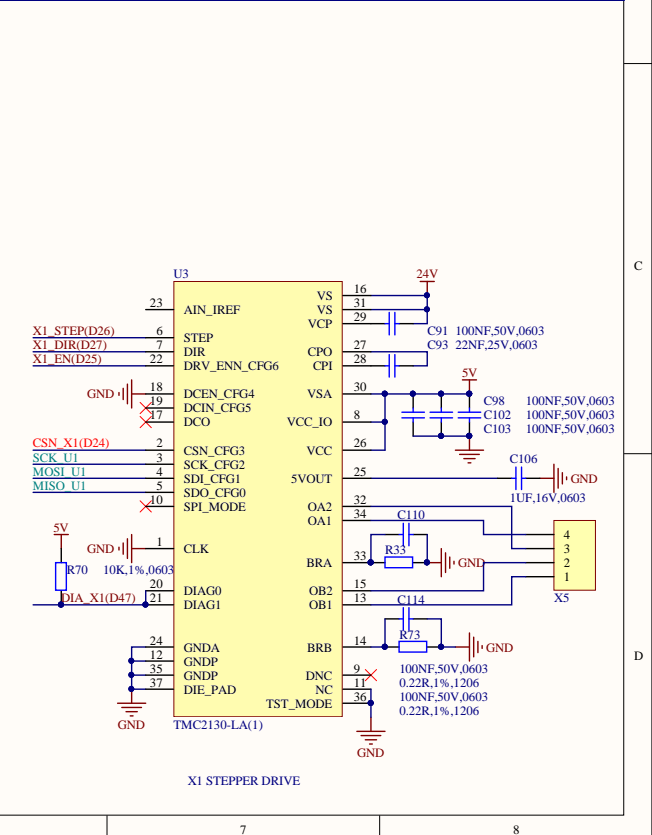

MOSFETS

SERVOs

I2C

ENDSTOPS

ENCODERS

5V PWR

RASPBERRYPI PWR

MAIN PWR

ICSP

USB ISOLATOR

RESET

USB