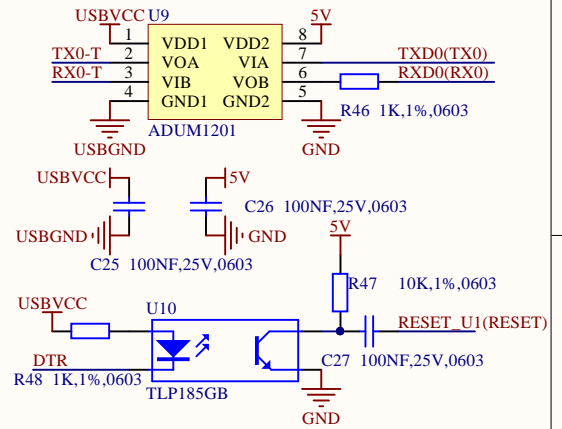

MOSFETS

SERVOs

I2C

ENDSTOPS

ENCODERS

5V PWR

RASPBERRYPI PWR

MAIN PWR

ICSP

USB ISOLATOR

RESET

USB