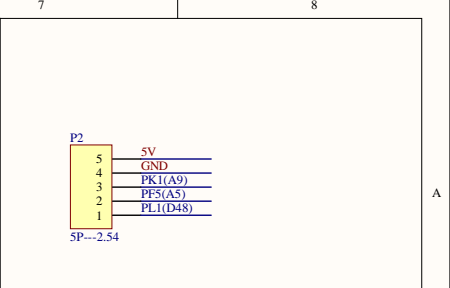

MOSFETS

SERVOs

I2C

ENDSTOPS

ENCODERS

5V PWR

RASPBERRYPI PWR

MAIN PWR