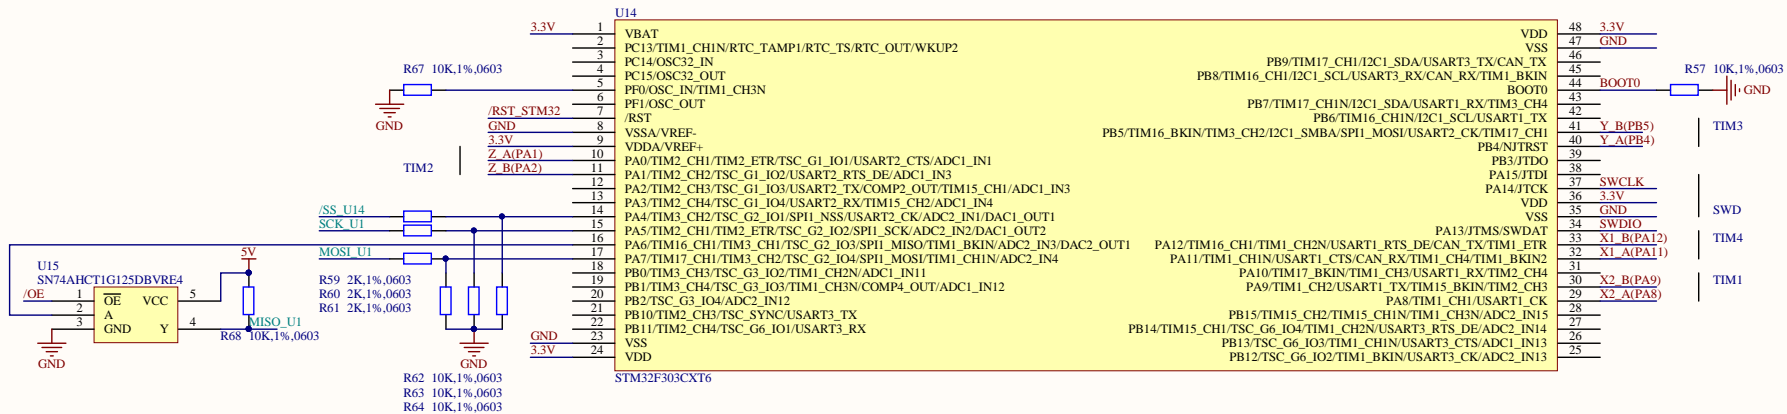

MOSFETS

SERVOs

I2C

ENDSTOPS

ENCODERS

5V PWR

RASPBERRYPI PWR

MAIN PWR

ICSP

USB ISOLATOR

RESET

USB