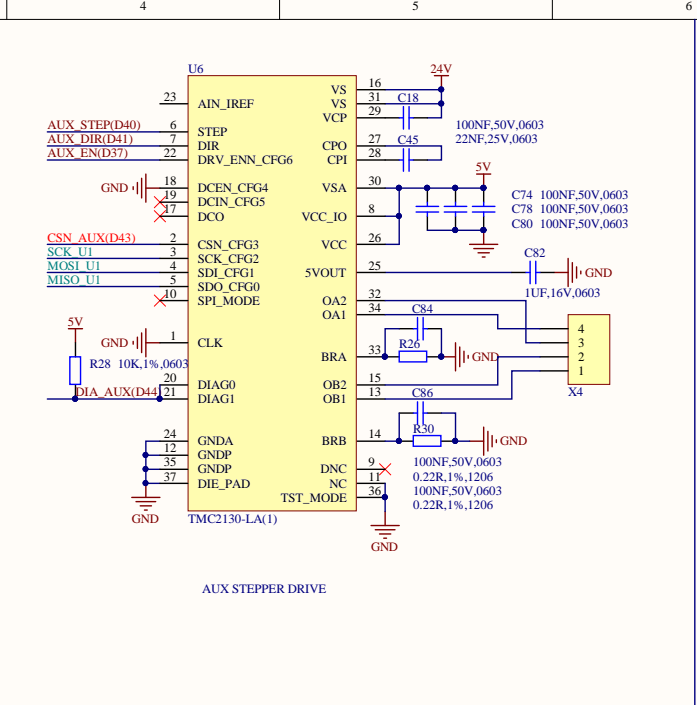

MOSFETS

SERVOs

I2C

ENDSTOPS

ENCODERS

5V PWR

RASPBERRYPI PWR

MAIN PWR

ICSP

USB ISOLATOR

RESET

USB