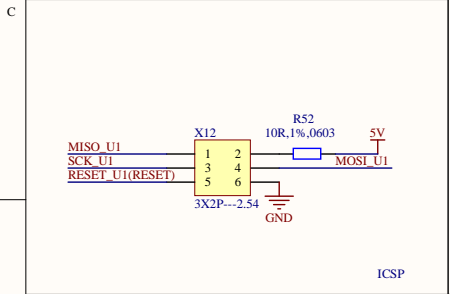

MOSFETS

SERVOs

I2C

ENDSTOPS

ENCODERS

5V PWR

RASPBERRYPI PWR

MAIN PWR

ICSP

USB ISOLATOR

RESET

USB