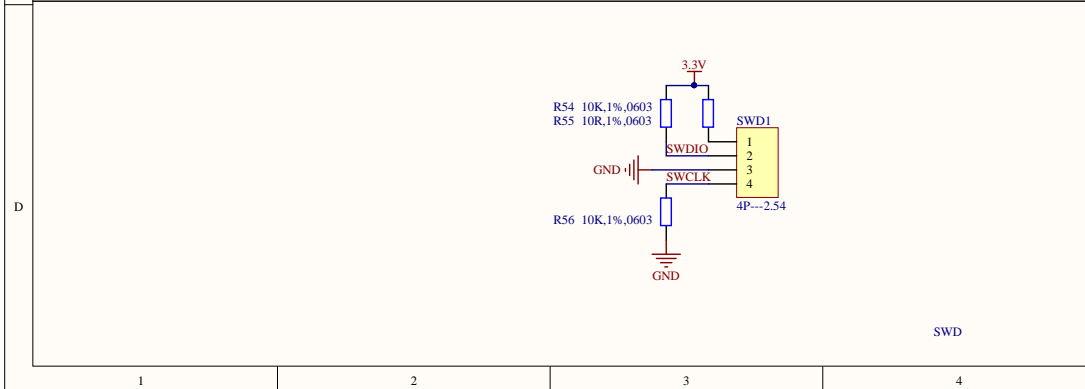

MOSFETS

SERVOs

I2C

ENDSTOPS

ENCODERS

5V PWR

RASPBERRYPI PWR

MAIN PWR