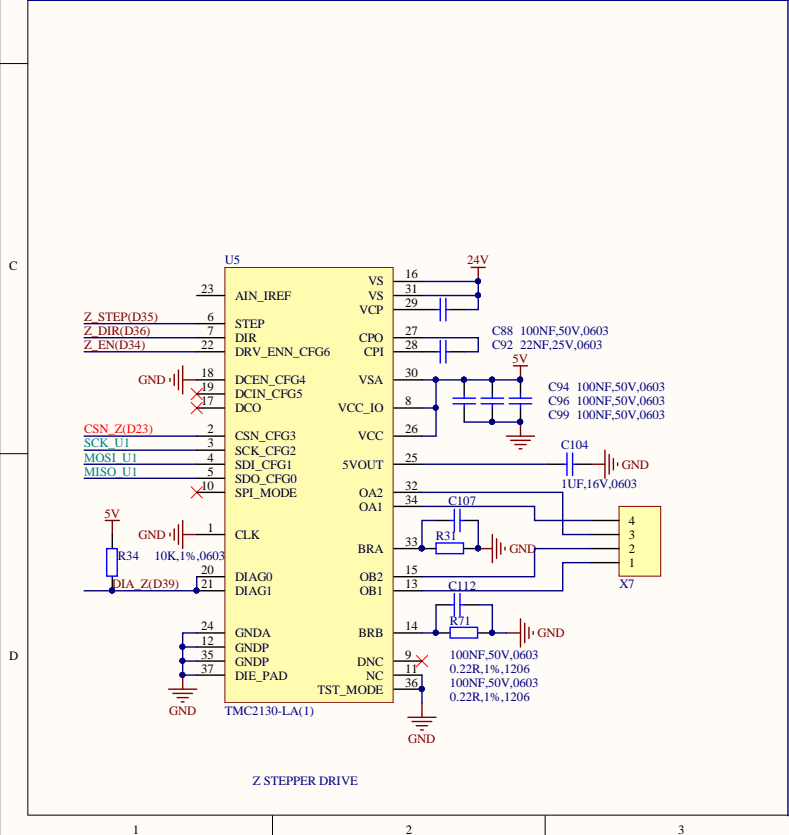

MOSFETS

SERVOs

I2C

ENDSTOPS

ENCODERS

5V PWR

RASPBERRYPI PWR

MAIN PWR

ICSP

USB ISOLATOR

RESET

USB