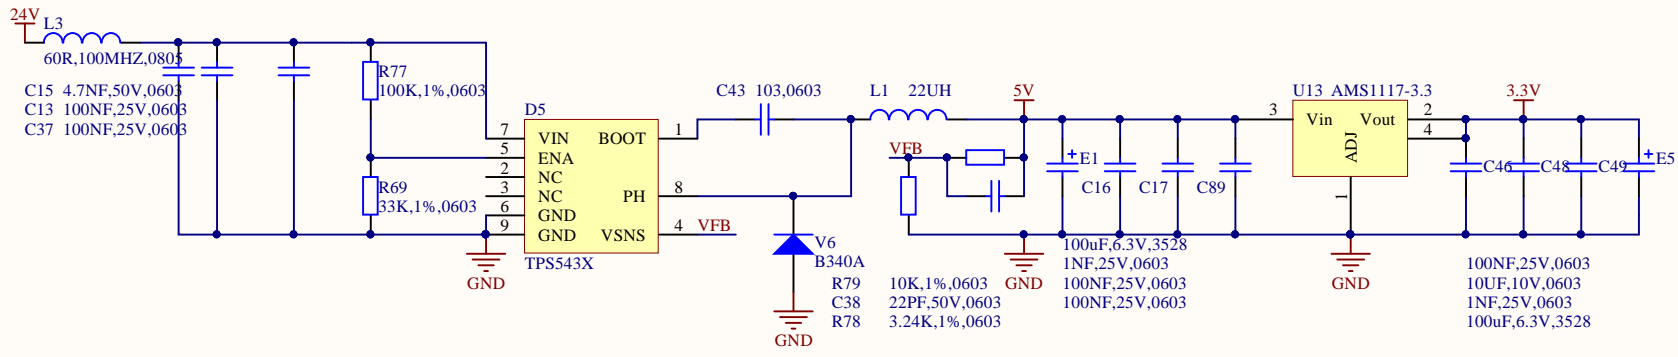

MOSFETS

SERVOs

I2C

ENDSTOPS

ENCODERS

5V PWR

RASPBERRYPI PWR

MAIN PWR

ICSP

USB ISOLATOR

RESET

USB