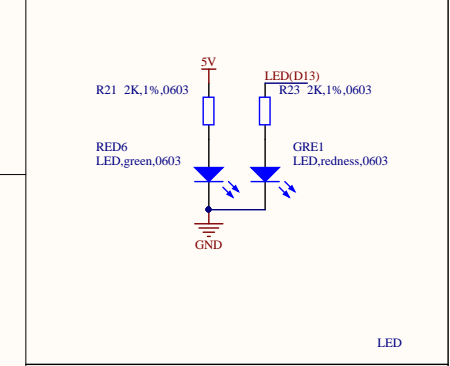

MOSFETS

SERVOs

I2C

ENDSTOPS

ENCODERS

5V PWR

RASPBERRYPI PWR

MAIN PWR

ICSP

USB ISOLATOR

RESET

USB