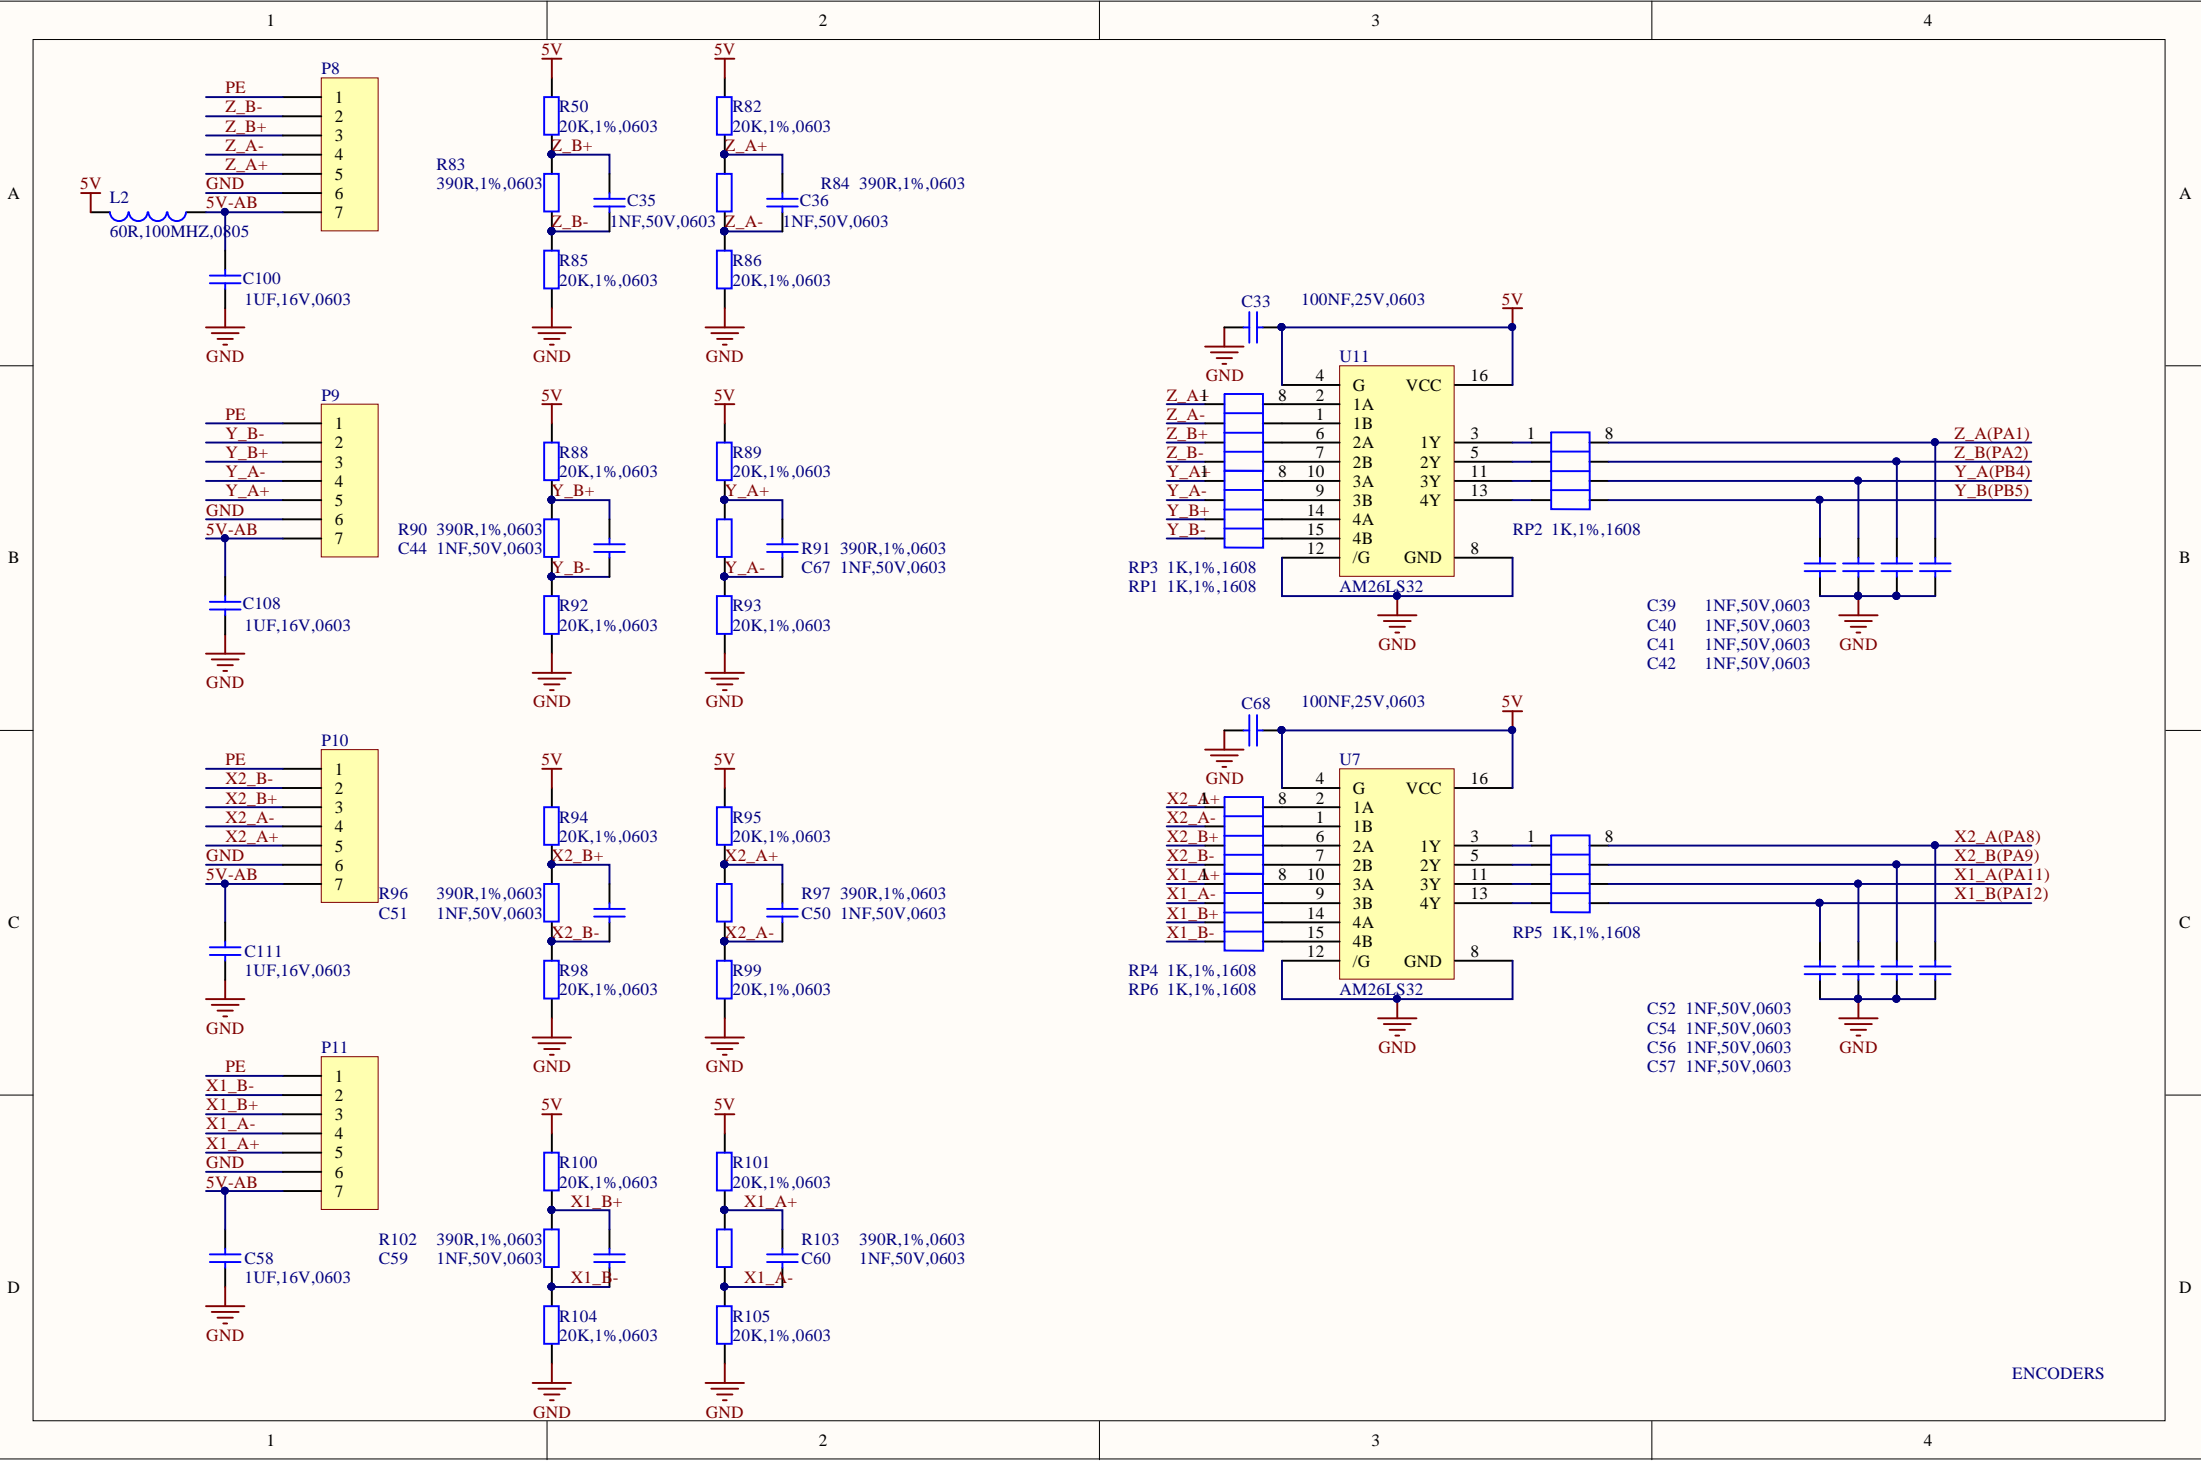

MOSFETS

SERVOs

I2C

ENDSTOPS

ENCODERS

5V PWR

RASPBERRYPI PWR

MAIN PWR

ICSP

USB ISOLATOR

RESET

USB