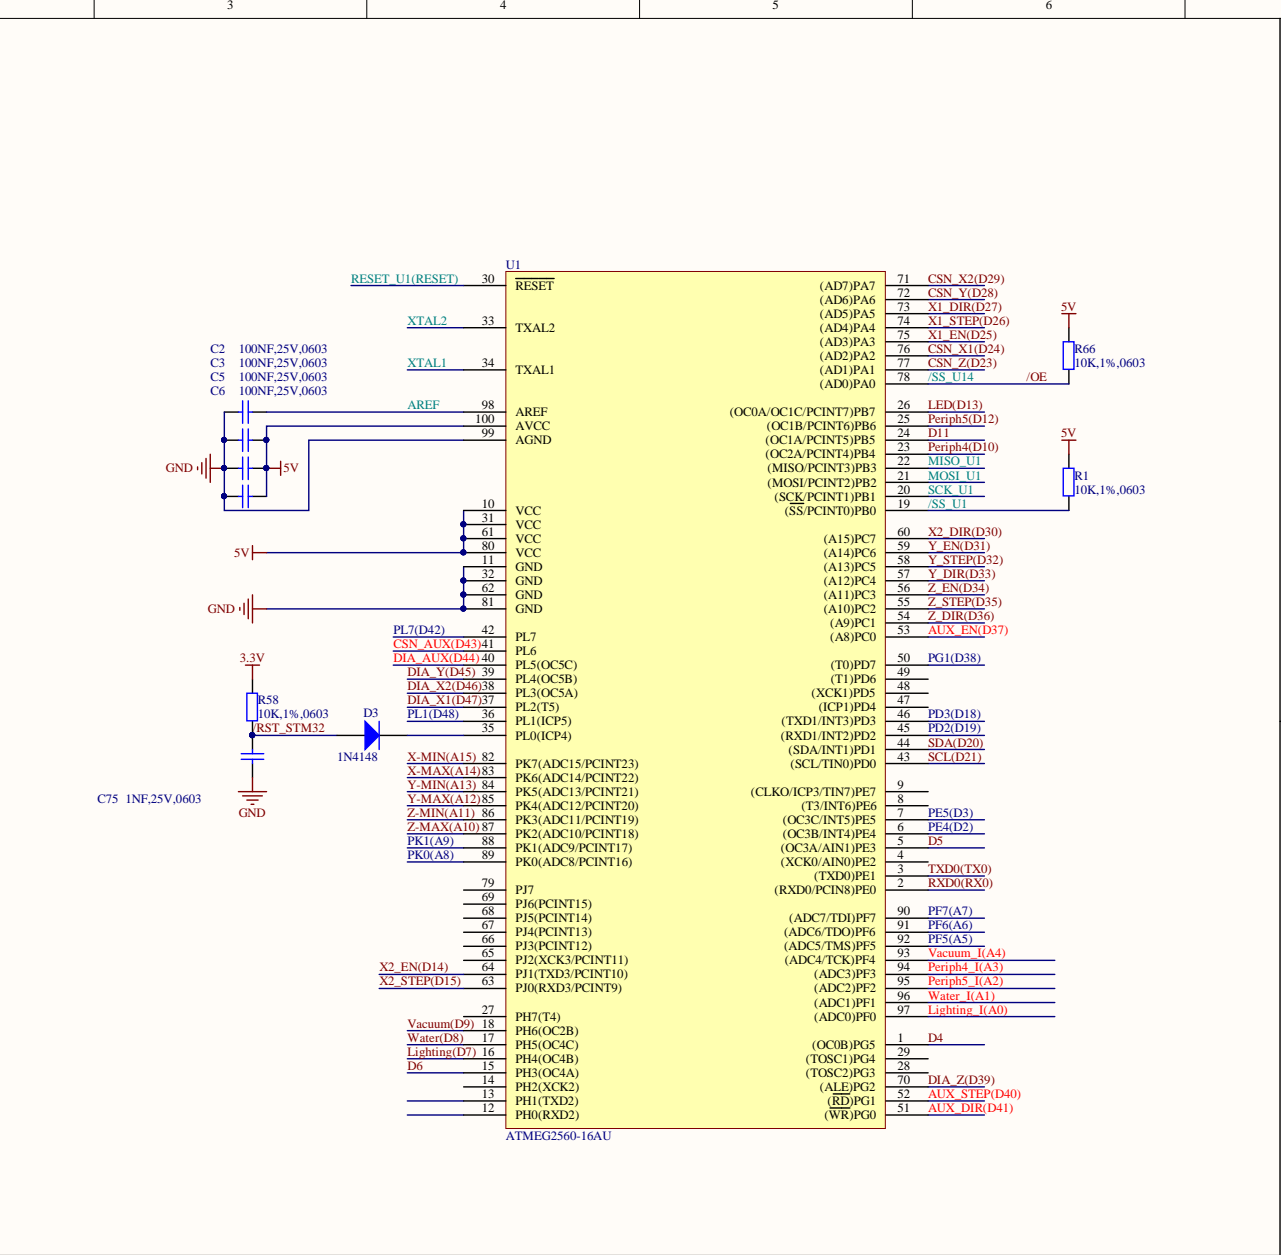

MOSFETS

SERVOs

I2C

ENDSTOPS

ENCODERS

5V PWR

RASPBERRYPI PWR

MAIN PWR

ICSP

USB ISOLATOR

RESET

USB