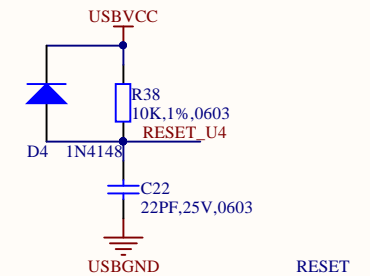

MOSFETS

SERVOs

I2C

ENDSTOPS

ENCODERS

5V PWR

RASPBERRYPI PWR

MAIN PWR

ICSP

USB ISOLATOR

RESET

USB