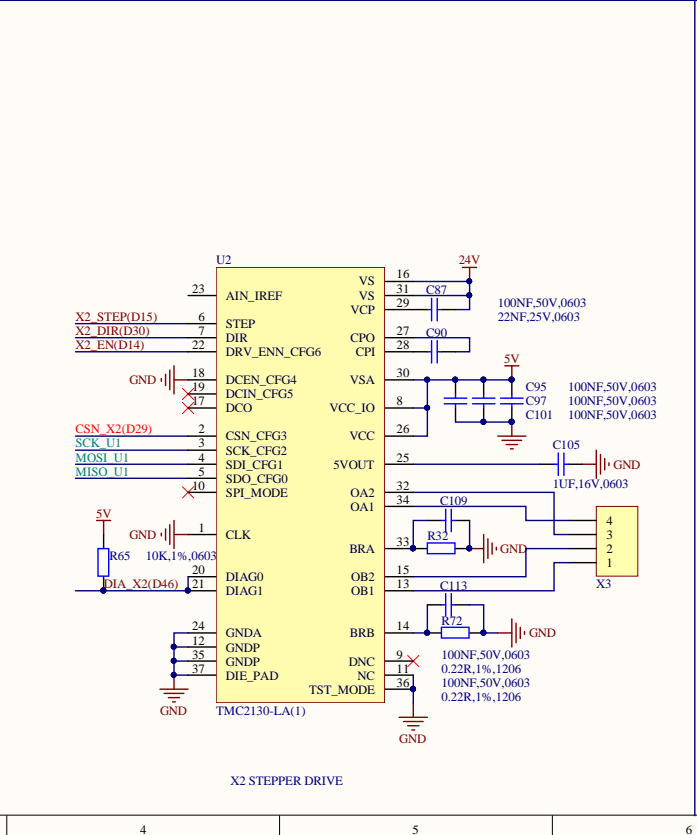

MOSFETS

SERVOs

I2C

ENDSTOPS

ENCODERS

5V PWR

RASPBERRYPI PWR

MAIN PWR

ICSP

USB ISOLATOR

RESET

USB