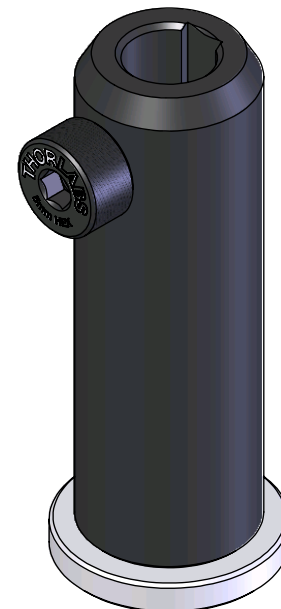

Ø 12.8mm [0.50in] THRU HOLE
FOR USE WITH TR SERIES POSTS

FOR INFORMATION ONLY
NOT FOR MANUFACTURING PURPOSES

DRAWING PROJECTION			THORLABS www.thorlabs.com	
NAME	DATE	75mm METRIC PEDESTAL POST HOLDER		
DRAWN RL	24 OCT 11	MATERIAL	N/A	REV A
APPROVAL BM	20 DEC 11	ITEM # PH75E/M		
COPYRIGHT © 2012 BY THORLABS		APPROX WEIGHT 0.12 kg		
VALUES IN PARENTHESIS ARE CALCULATED AND MAY CONTAIN ROUND OFF ERRORS				