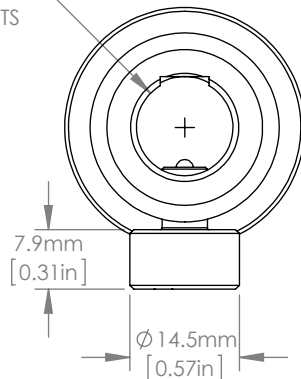

Ø 12.8mm [0.50in] THRU HOLE
FOR USE WITH TR SERIES POSTS

FOR INFORMATION ONLY
NOT FOR MANUFACTURING PURPOSES

DRAWING PROJECTION			THORLABS www.thorlabs.com	
NAME	DATE	75mm METRIC PEDESTAL POST HOLDER		
DRAWN RL	24 OCT 11	MATERIAL	N/A	REV A
APPROVAL BM	20 DEC 11	ITEM # PH75E/M		
COPYRIGHT © 2012 BY THORLABS		APPROX WEIGHT 0.12 kg		
VALUES IN PARENTHESIS ARE CALCULATED AND MAY CONTAIN ROUND OFF ERRORS				