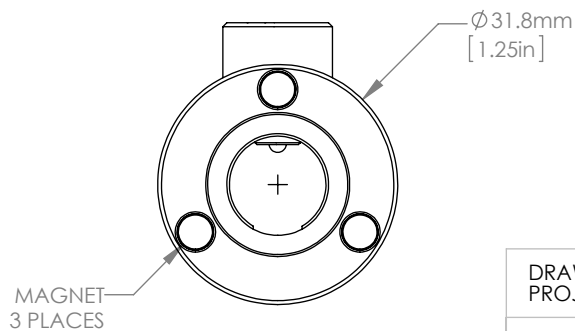

Ø 12.8mm [0.50in] THRU HOLE
FOR USE WITH TR SERIES POSTS

FOR INFORMATION ONLY
NOT FOR MANUFACTURING PURPOSES

DRAWING PROJECTION			THORLABS www.thorlabs.com	
NAME	DATE	75mm METRIC PEDESTAL POST HOLDER		
DRAWN RL	24 OCT 11	MATERIAL	N/A	REV A
APPROVAL BM	20 DEC 11	ITEM # PH75E/M		
COPYRIGHT © 2012 BY THORLABS		APPROX WEIGHT 0.12 kg		
VALUES IN PARENTHESIS ARE CALCULATED AND MAY CONTAIN ROUND OFF ERRORS				