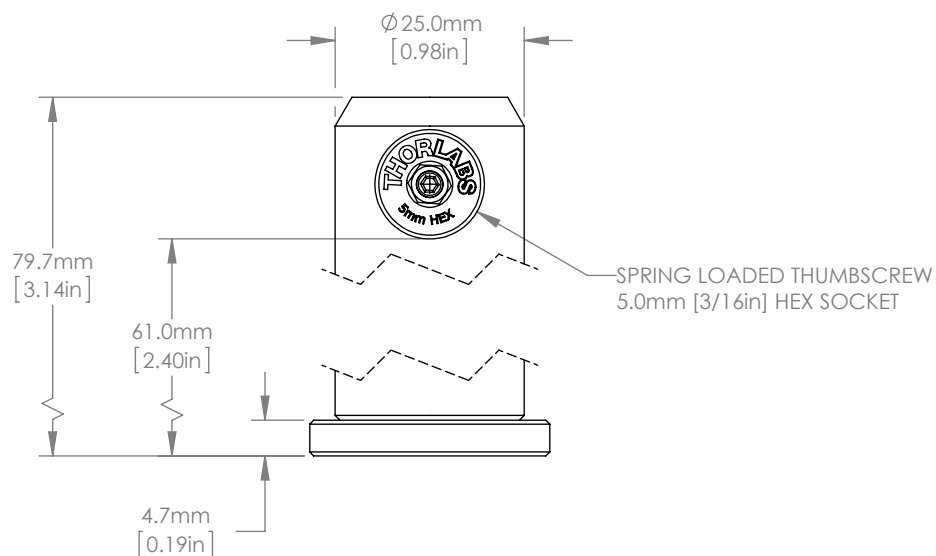

Ø 12.8mm [0.50in] THRU HOLE
FOR USE WITH TR SERIES POSTS

FOR INFORMATION ONLY
NOT FOR MANUFACTURING PURPOSES

DRAWING PROJECTION			THORLABS www.thorlabs.com	
NAME	DATE	75mm METRIC PEDESTAL POST HOLDER		
DRAWN RL	24 OCT 11	MATERIAL	N/A	REV A
APPROVAL BM	20 DEC 11	ITEM # PH75E/M		
COPYRIGHT © 2012 BY THORLABS		APPROX WEIGHT 0.12 kg		
VALUES IN PARENTHESIS ARE CALCULATED AND MAY CONTAIN ROUND OFF ERRORS				