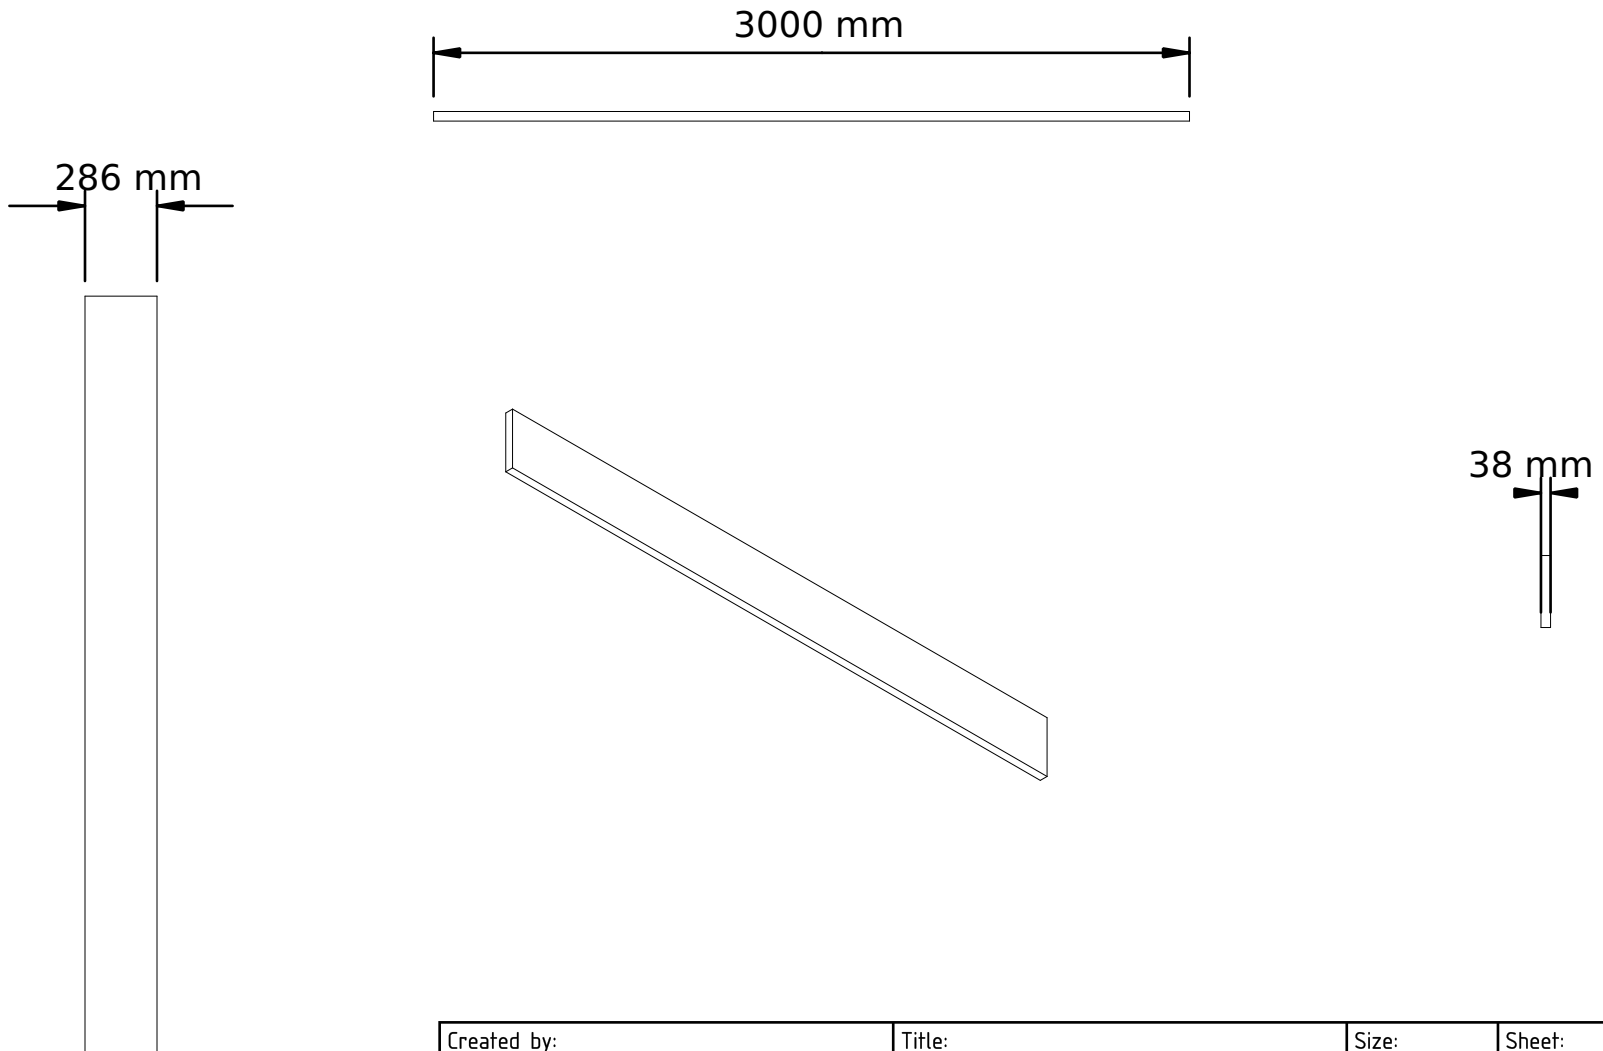

Created by: Jeff Moe	Title: FarmBot Raised Bed	Size: A4	Sheet: 1 / 4	Scale: 30:1
Supplementary information: Raised bed for FarmBot Genesis XL 3 meters X 3 meters		Part number: 1 Drawing no.: 1		
		Date: 08/16/2020		Revision: 1

Created by: Jeff Moe	Title: Post	Size: A4	Sheet: 2 / 4	Scale: 30:1
Supplementary information: Post for Raised bed for FarmBot Genesis XL		Part number: 4 Drawing no.: 1		
		Date: 08/05/2020	Revision: 1	

Created by: Jeff Moe	Title: Short Board	Size: A4	Sheet: 3 / 4	Scale: 30:1
Supplementary information: Short Board for Raised bed for FarmBot Genesis XL		Part number: 3 Drawing no.: 1		
		Date: 08/05/2020	Revision: 1	

Created by: Jeff Moe	Title: Raised Bed Top View	Size: A4	Sheet: 4 / 4	Scale: 30:1
Supplementary information: Top View of Raised bed for FarmBot Genesis XL		Part number: 1		Revision: 1
		Drawing no.: 1		
		Date: 08/16/2020		