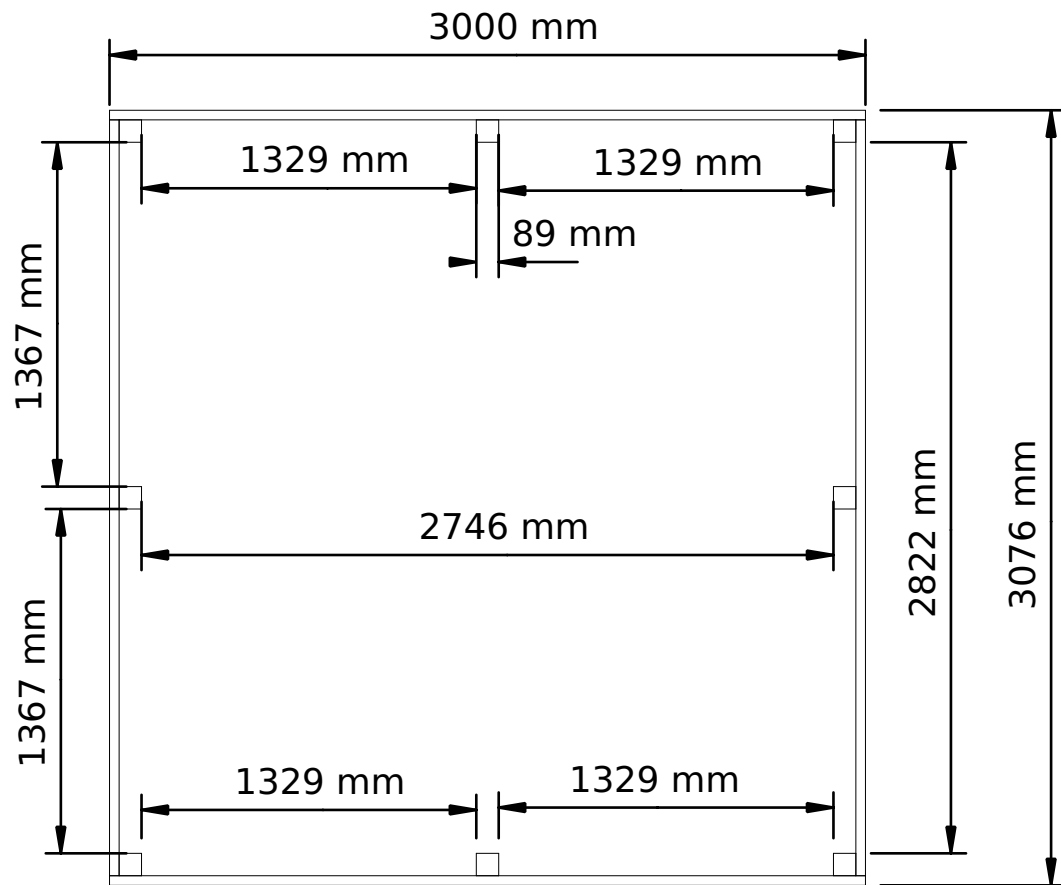

Created by: Jeff Moe	Title: FarmBot Raised Bed	Size: A4	Sheet: 1 / 4	Scale: 30:1
Supplementary information: Raised bed for FarmBot Genesis XL 3 meters X 3 meters		Part number: 1 Drawing no.: 1		
		Date: 08/16/2020		Revision: 1

Created by: Jeff Moe	Title: Post	Size: A4	Sheet: 2 / 4	Scale: 30:1
Supplementary information: Post for Raised bed for FarmBot Genesis XL		Part number: 4 Drawing no.: 1		
		Date: 08/05/2020	Revision: 1	

Created by: Jeff Moe	Title: Short Board	Size: A4	Sheet: 3 / 4	Scale: 30:1
Supplementary information: Short Board for Raised bed for FarmBot Genesis XL		Part number: 3 Drawing no.: 1		
		Date: 08/05/2020	Revision: 1	

Created by: Jeff Moe	Title: Raised Bed Top View	Size: A4	Sheet: 4 / 4	Scale: 30:1
Supplementary information: Top View of Raised bed for FarmBot Genesis XL		Part number: 1		Revision: 1
		Drawing no.: 1		
		Date: 08/16/2020		