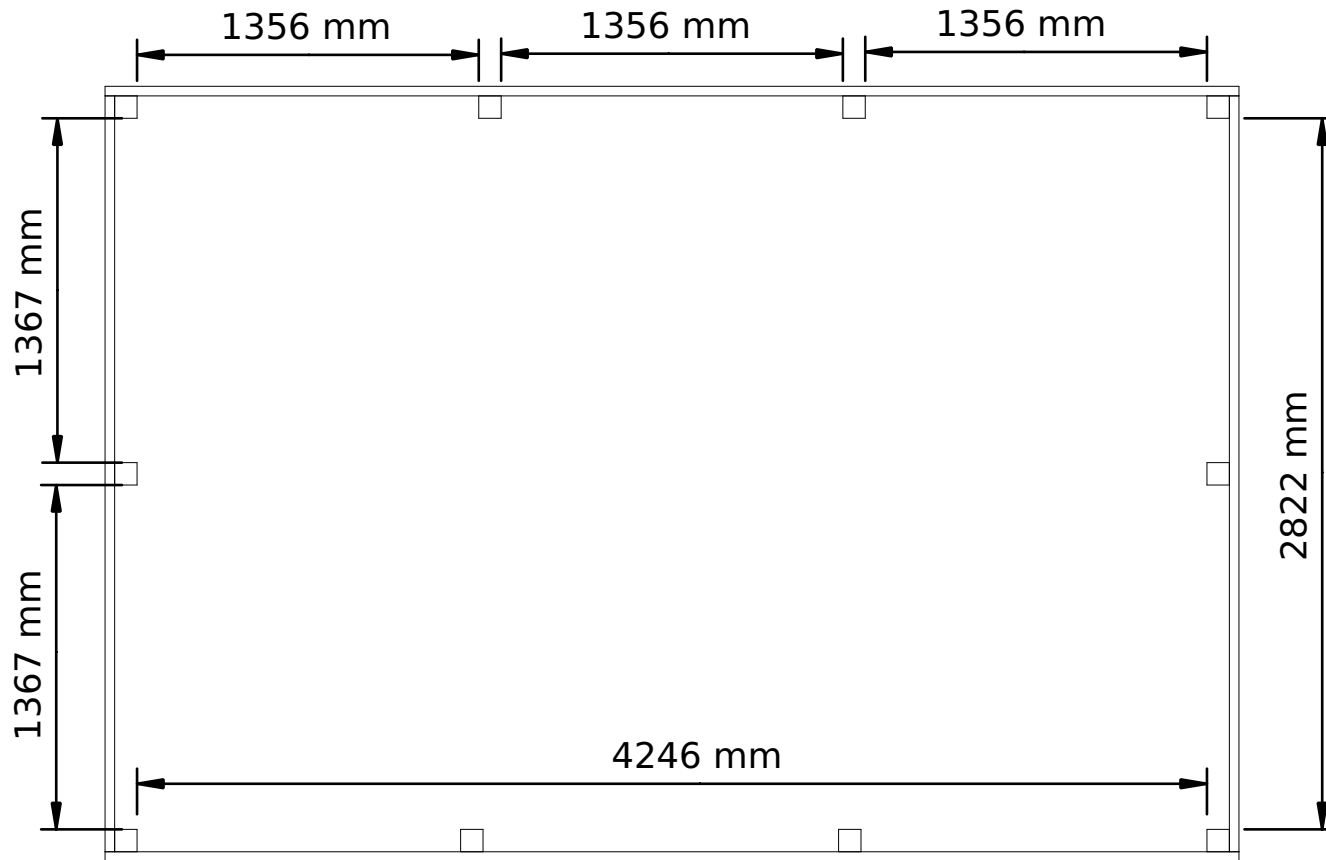

286 mm

4500 mm

38 mm

Created by: Jeff Moe	Title: Long Board	Size: A4	Sheet: 2 / 5	Scale: 30:1
Supplementary information: Long Board for Raised bed for FarmBot Genesis XL		Part number: 2 Drawing no.: 1		
		Date: 08/05/2020	Revision: 1	

286 mm

3000 mm

38 mm

Created by: Jeff Moe	Title: Short Board	Size: A4	Sheet: 3 / 5	Scale: 30:1
Supplementary information: Short Board for Raised bed for FarmBot Genesis XL		Part number: 3 Drawing no.: 1		
		Date: 08/05/2020	Revision: 1	

Created by: Jeff Moe	Title: Post	Size: A4	Sheet: 4 / 5	Scale: 30:1
Supplementary information: Post for Raised bed for FarmBot Genesis XL		Part number: 4 Drawing no.: 1		
		Date: 08/05/2020	Revision: 1	

Created by: Jeff Moe	Title: Raised Bed Top View	Size: A4	Sheet: 5 / 5	Scale: 30:1
Supplementary information: Top View of Raised bed for FarmBot Genesis XL		Part number: 1 Drawing no.: 1		
		Date: 08/05/2020	Revision: 1	